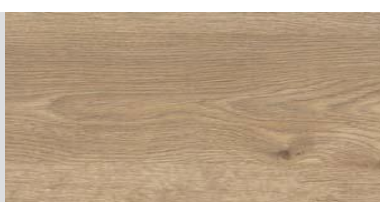

Victorian Oak

Champagne Oak

Magnitude laminate range

Comes in normal size planks – 1261 x 189mm

8mm thickness

25 year residential warranty, 12 year commercial warranty

Refined Oak

Smoked Oak

Old Flemish Oak

Blackfired Oak

Titanium Oak

Country Oak

Tradition Quattro laminate range

Comes in normal size planks – 1261 x 189mm

9mm thickness

25 year residential warranty, 12 year commercial warranty